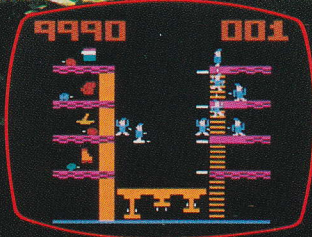

Licensed in conjunction with CompuVid, N. Hollywood, Ca.

MINER 2049ER™ VOLUME II

TIGERVISION™

“ ‘Bounty Bob’ continues his mining adventure in the year 2049 with three all new screens. Help him claim all of the various mine stations. The three new mine screens will greatly challenge your gaming abilities”

Pops

Lift

Crusher

Radioactive Waste

TIGERVISION[®]

ESPIAL[™]

You are a space attack pilot flying at death range over the gigantic star ship. Your mission while defending yourself against the never ending oncoming defense squadrons is to destroy the star ship with your cursor scope missiles. Watch out for the star ship's atomic cannons aimed at you!