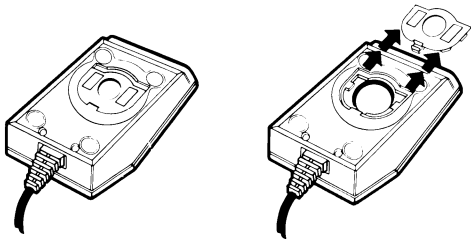

Cleaning the Mouse

You'll need to clean the mouse periodically to ensure its proper operation. Follow the steps below:

1. Turn the mouse upside down in your hand with its "tail" pointing towards you.

2. Place two fingers on the arrows on either side of the roller opening on the bottom of the mouse. Push down and away from you until the roller panel pops loose. Remove the panel.
3. Holding one hand over the mouse, turn the mouse **over** so the roller drops into your hand.