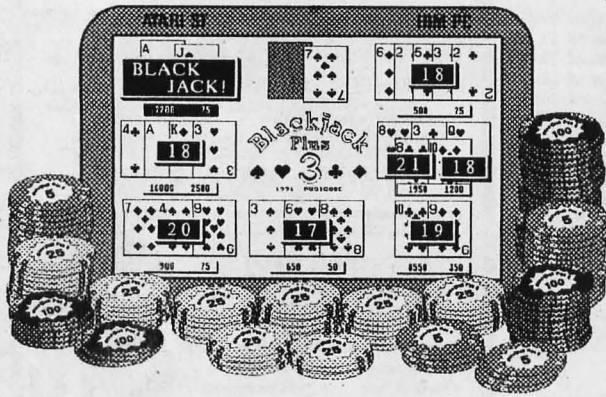

ARE YOU READY TO PLAY BLACKJACK?

LEARN TO WIN WITH BLACKJACK PLUS 3

All aspects of playing, learning and evaluating casino blackjack combined into one easy to use program. Blackjack Plus 3 will get you exactly where you want to be, whether you want to learn basic strategy or master advanced systems from the pros like Canfield, Revere, Thorp, Uston, etc. Play 1 to 7 players, each set to play manually or one of the three optional modes: Feedback, Automatic and Background. Programmable playing, betting and counting strategies (including exact counts, side counts, insurance thresholds, etc).

BLACKJACK PLUS 3 $49.95

BLACKJACK PLUS 3 BASIC ONLY $23.95

(Preset single & multi deck basic strategies, no log or save setup features)

More Features! More Realistic! More Fun!

IBM PC/XT/AT/PS2 & Compatibles EGA/VGA
ATARI ST Color & Monochrome

**Blackjack
Plus 3**

Phone
(619) 469-7194

Fax
(619) 698-8099

YES! Rush Me BLACKJACK PLUS 3

- ☐ $23.95 BLACKJACK PLUS 3 BASIC ☐ IBM / Compatibles
- ☐ $49.95 BLACKJACK PLUS 3 ☐ ATARI ST

Name _____ Phone _____

Street _____

City _____ State _____ Zip _____

☐ Payment Enclosed ☐ VISA ☐ MASTERCARD Exp. Date _____

Card # _____ Signature _____

MUSICODE 5575 Baltimore Dr., #105-127, La Mesa, CA 91942

These special prices are available by direct order only and include all taxes and shipping charges! Suggested retail prices: $89.95 and $39.95.

STeno™

Powerful Text Editor

STeno™ is a complete and easy to use, window based, text editor for your Atari ST, STE, or TT/030.

With STeno you can easily edit any standard ASCII or plain text file. It even has powerful text formatting, *search & replace*, and *auto-wrapping* features usually only found in more expensive word processing packages.

For maximum convenience, STeno can be run as either a desk accessory or as a stand alone GEM program.

When run as a desk accessory, STeno places its complete drop-down menus inside its own window. This allows full access to its entire menu set from inside any GEM program.

STeno's fast text scrolling, powerful *cut & paste* capability, and efficient *search & replace* function make any text editing job a breeze.

STeno also lets you change the text size to allow more control over how your information is displayed. When printing out your text, STeno will automatically paginate the output and add a descriptive page header.

STeno can even interface with the popular STalker™ 3 telecommunications package to act as a *capture buffer*, *cut & paste* editor, and *type ahead* editor.

STeno works with all Atari computers and can even interface with the popular NeoDesk® 3 desktop.